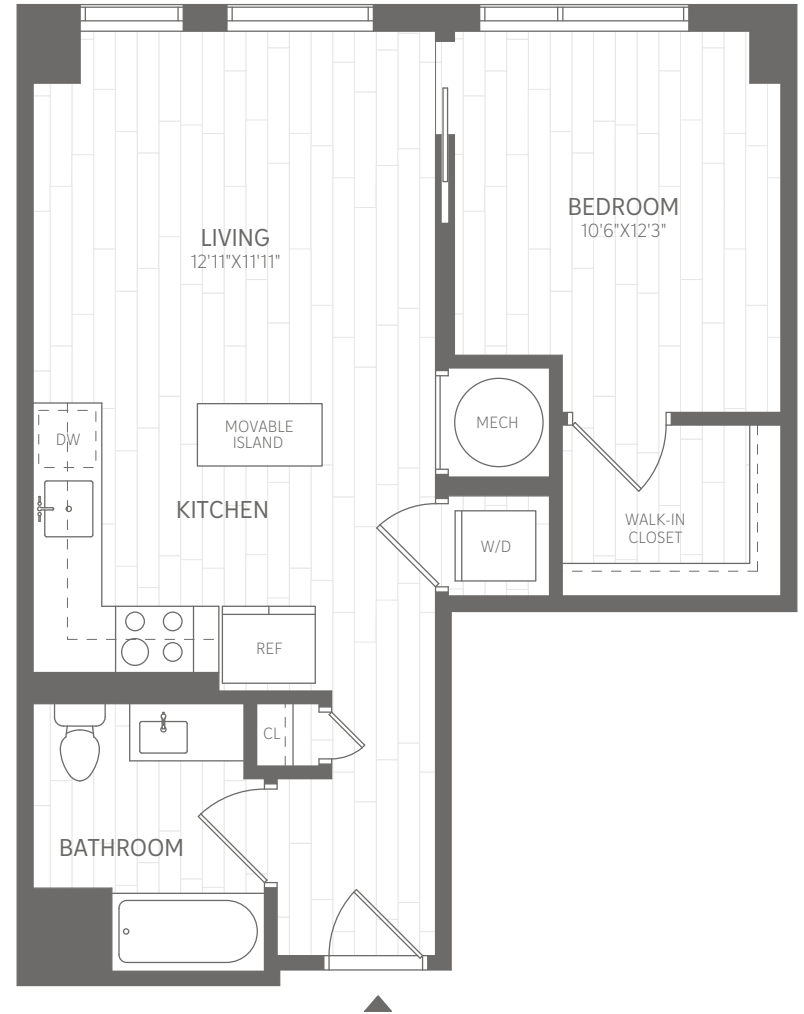

# A1

1 BED

1 BATH

636 SF

RENT

AVAILABILITY

NOTES

EAST BUILDING