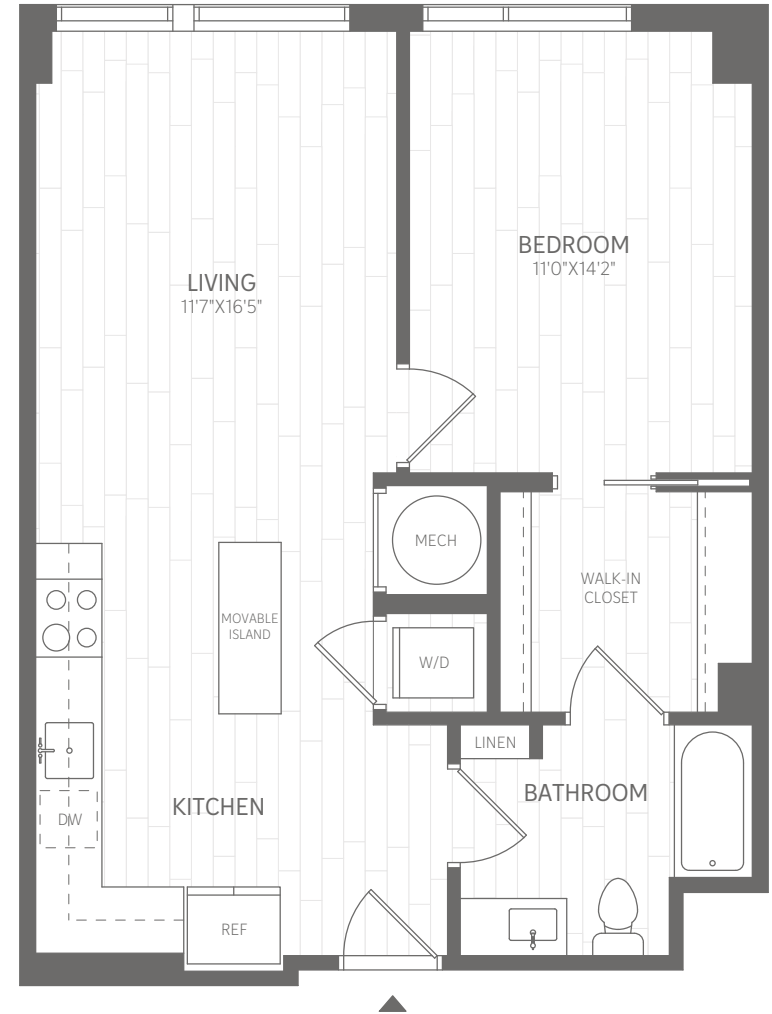

A10

1 BED

1 BATH

726 SF

RENT

AVAILABILITY

NOTES

EAST BUILDING