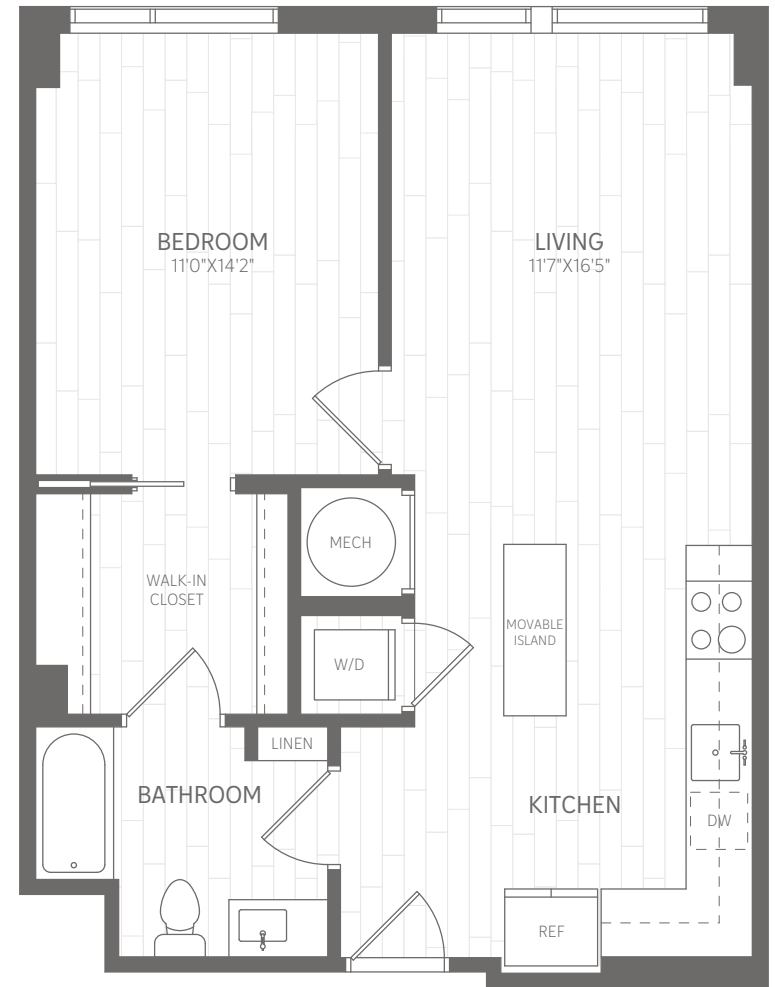

A11

1 BED

1 BATH

726 SF

RENT

AVAILABILITY

NOTES

skymark
RESTON TOWN CENTER

12000 INSPIRATION ST.
RESTON, VA 20190
571-487-7809
SKYMARKRESTON.COM

EAST BUILDING

Floor plans are artist's renderings. Actual product may vary in detail.
Not all features available in every apartment.