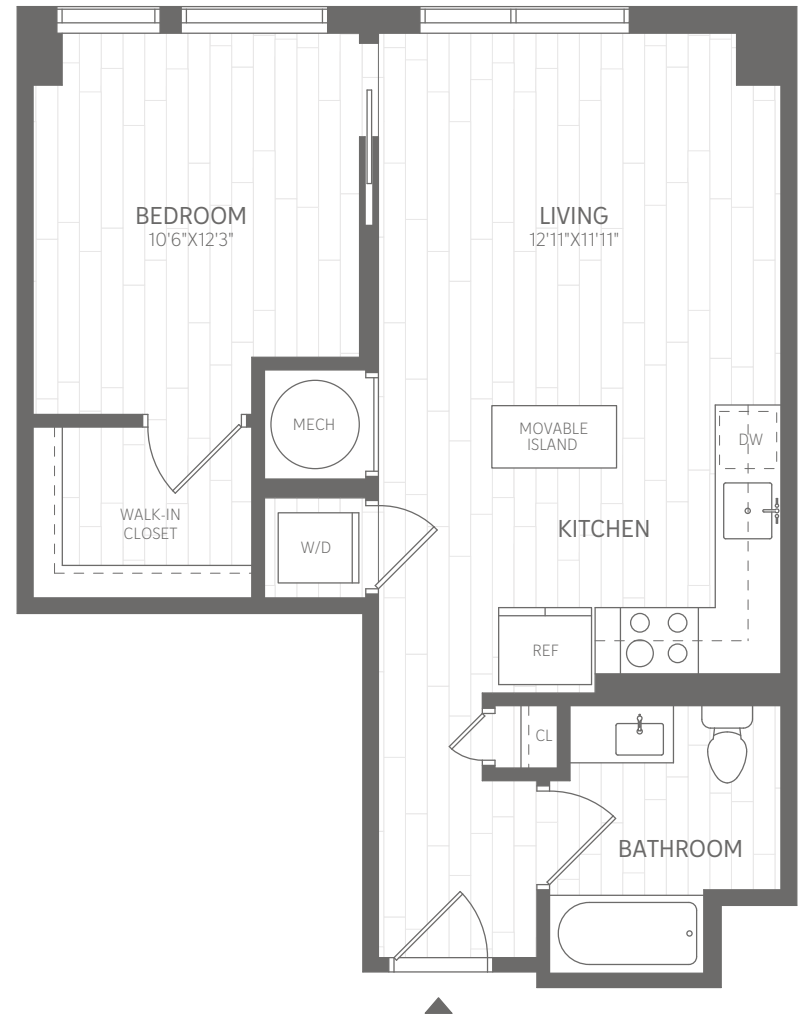

A2

1 BED

1 BATH

636 SF

RENT

AVAILABILITY

NOTES

skymark
RESTON TOWN CENTER

12000 INSPIRATION ST.
RESTON, VA 20190
571-487-7809
SKYMARKRESTON.COM

EAST BUILDING

Floor plans are artist's renderings. Actual product may vary in detail.
Not all features available in every apartment.