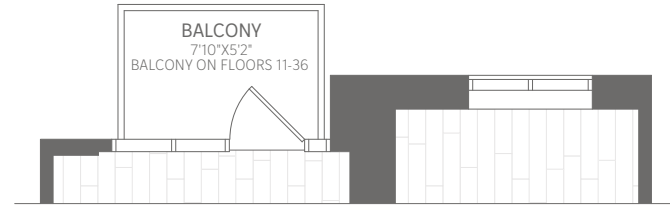

A4

RENT

1 BED

1 BATH

680-700 SF

AVAILABILITY

NOTES

WEST TOWER