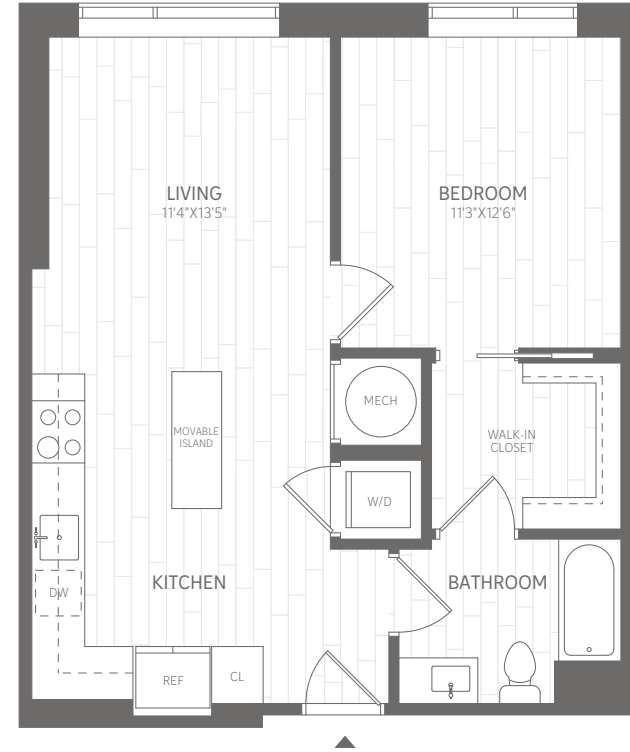

# A5

1 BED

1 BATH

680-700 SF

RENT

---

AVAILABILITY

---

NOTES

---

WEST TOWER

skymark  
RESTON TOWN CENTER

12000 INSPIRATION ST.  
RESTON, VA 20190  
571-487-7809  
SKYMARKRESTON.COM

Floor plans are artist's renderings. Actual product may vary in detail.  
Not all features available in every apartment.