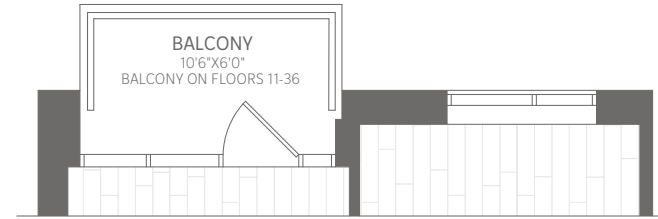

A5

1 BED

1 BATH

680-700 SF

RENT

AVAILABILITY

NOTES

WEST TOWER

skymark
RESTON TOWN CENTER

12000 INSPIRATION ST.
RESTON, VA 20190
571-487-7809
SKYMARKRESTON.COM

Floor plans are artist's renderings. Actual product may vary in detail.
Not all features available in every apartment.