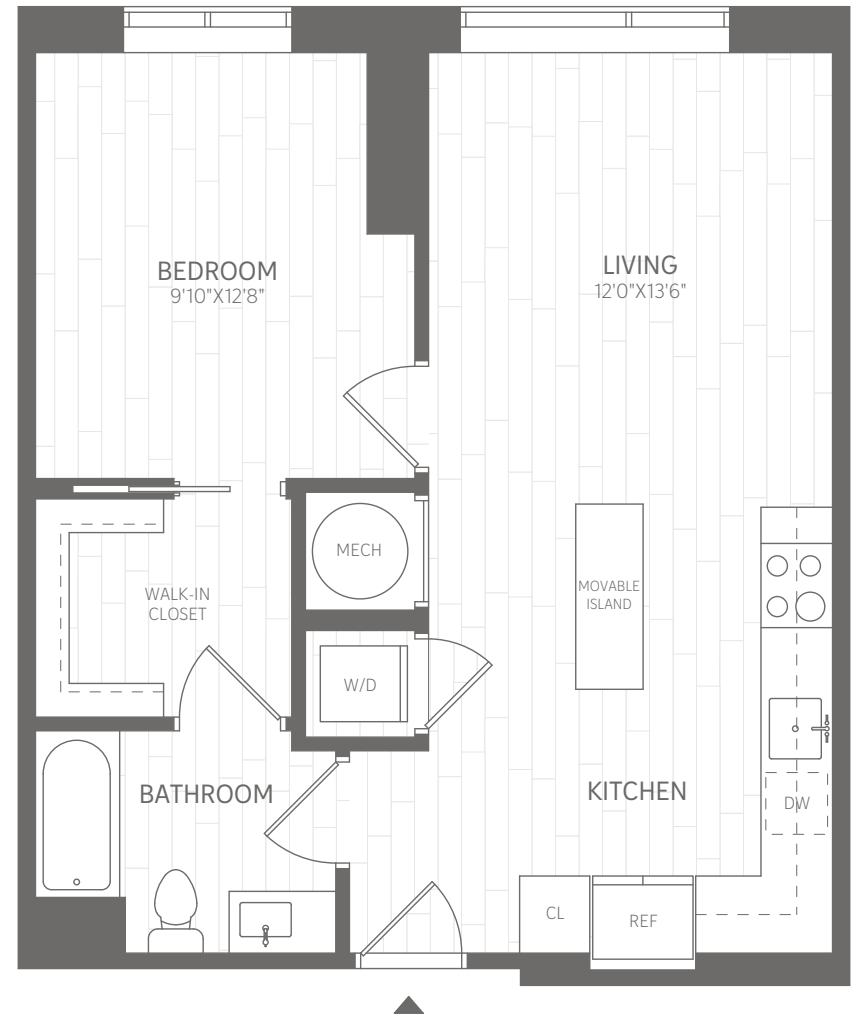

A6

1 BED

1 BATH

700 SF

RENT

AVAILABILITY

NOTES

skymark
RESTON TOWN CENTER

12000 INSPIRATION ST.
RESTON, VA 20190
571-487-7809
SKYMARKRESTON.COM

WEST TOWER

Floor plans are artist's renderings. Actual product may vary in detail.
Not all features available in every apartment.