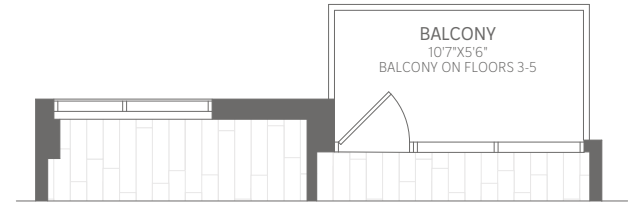

A8

1 BED

1 BATH

702 SF

RENT

AVAILABILITY

NOTES

---

skymark
RESTON TOWN CENTER

12000 INSPIRATION ST.
RESTON, VA 20190
571-487-7809
SKYMARKRESTON.COM

EAST BUILDING

Floor plans are artist's renderings. Actual product may vary in detail. Not all features available in every apartment.