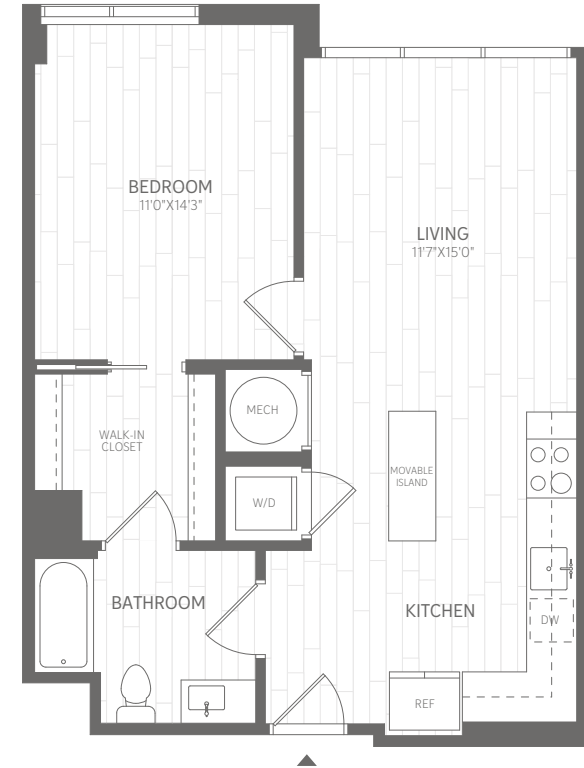

A8

1 BED

1 BATH

702 SF

RENT

AVAILABILITY

NOTES

skymark
RESTON TOWN CENTER

12000 INSPIRATION ST.
RESTON, VA 20190
571-487-7809
SKYMARKRESTON.COM

EAST BUILDING

Floor plans are artist's renderings. Actual product may vary in detail. Not all features available in every apartment.