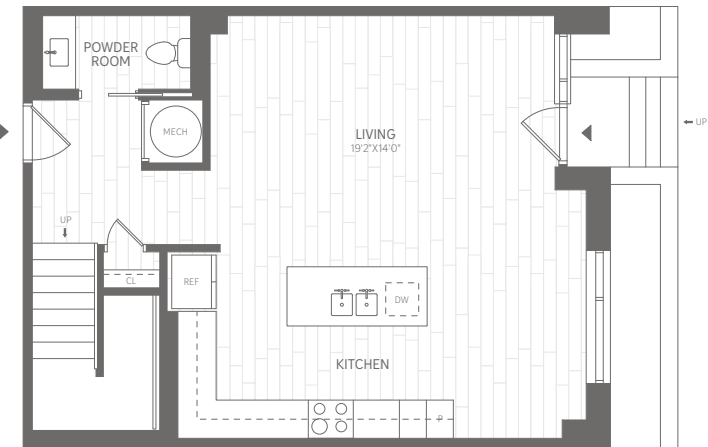

TH1

2 BED
2.5 BATH
1,403 SF

RENT

AVAILABILITY

NOTES

LEVEL 2

LEVEL 1

EAST BUILDING